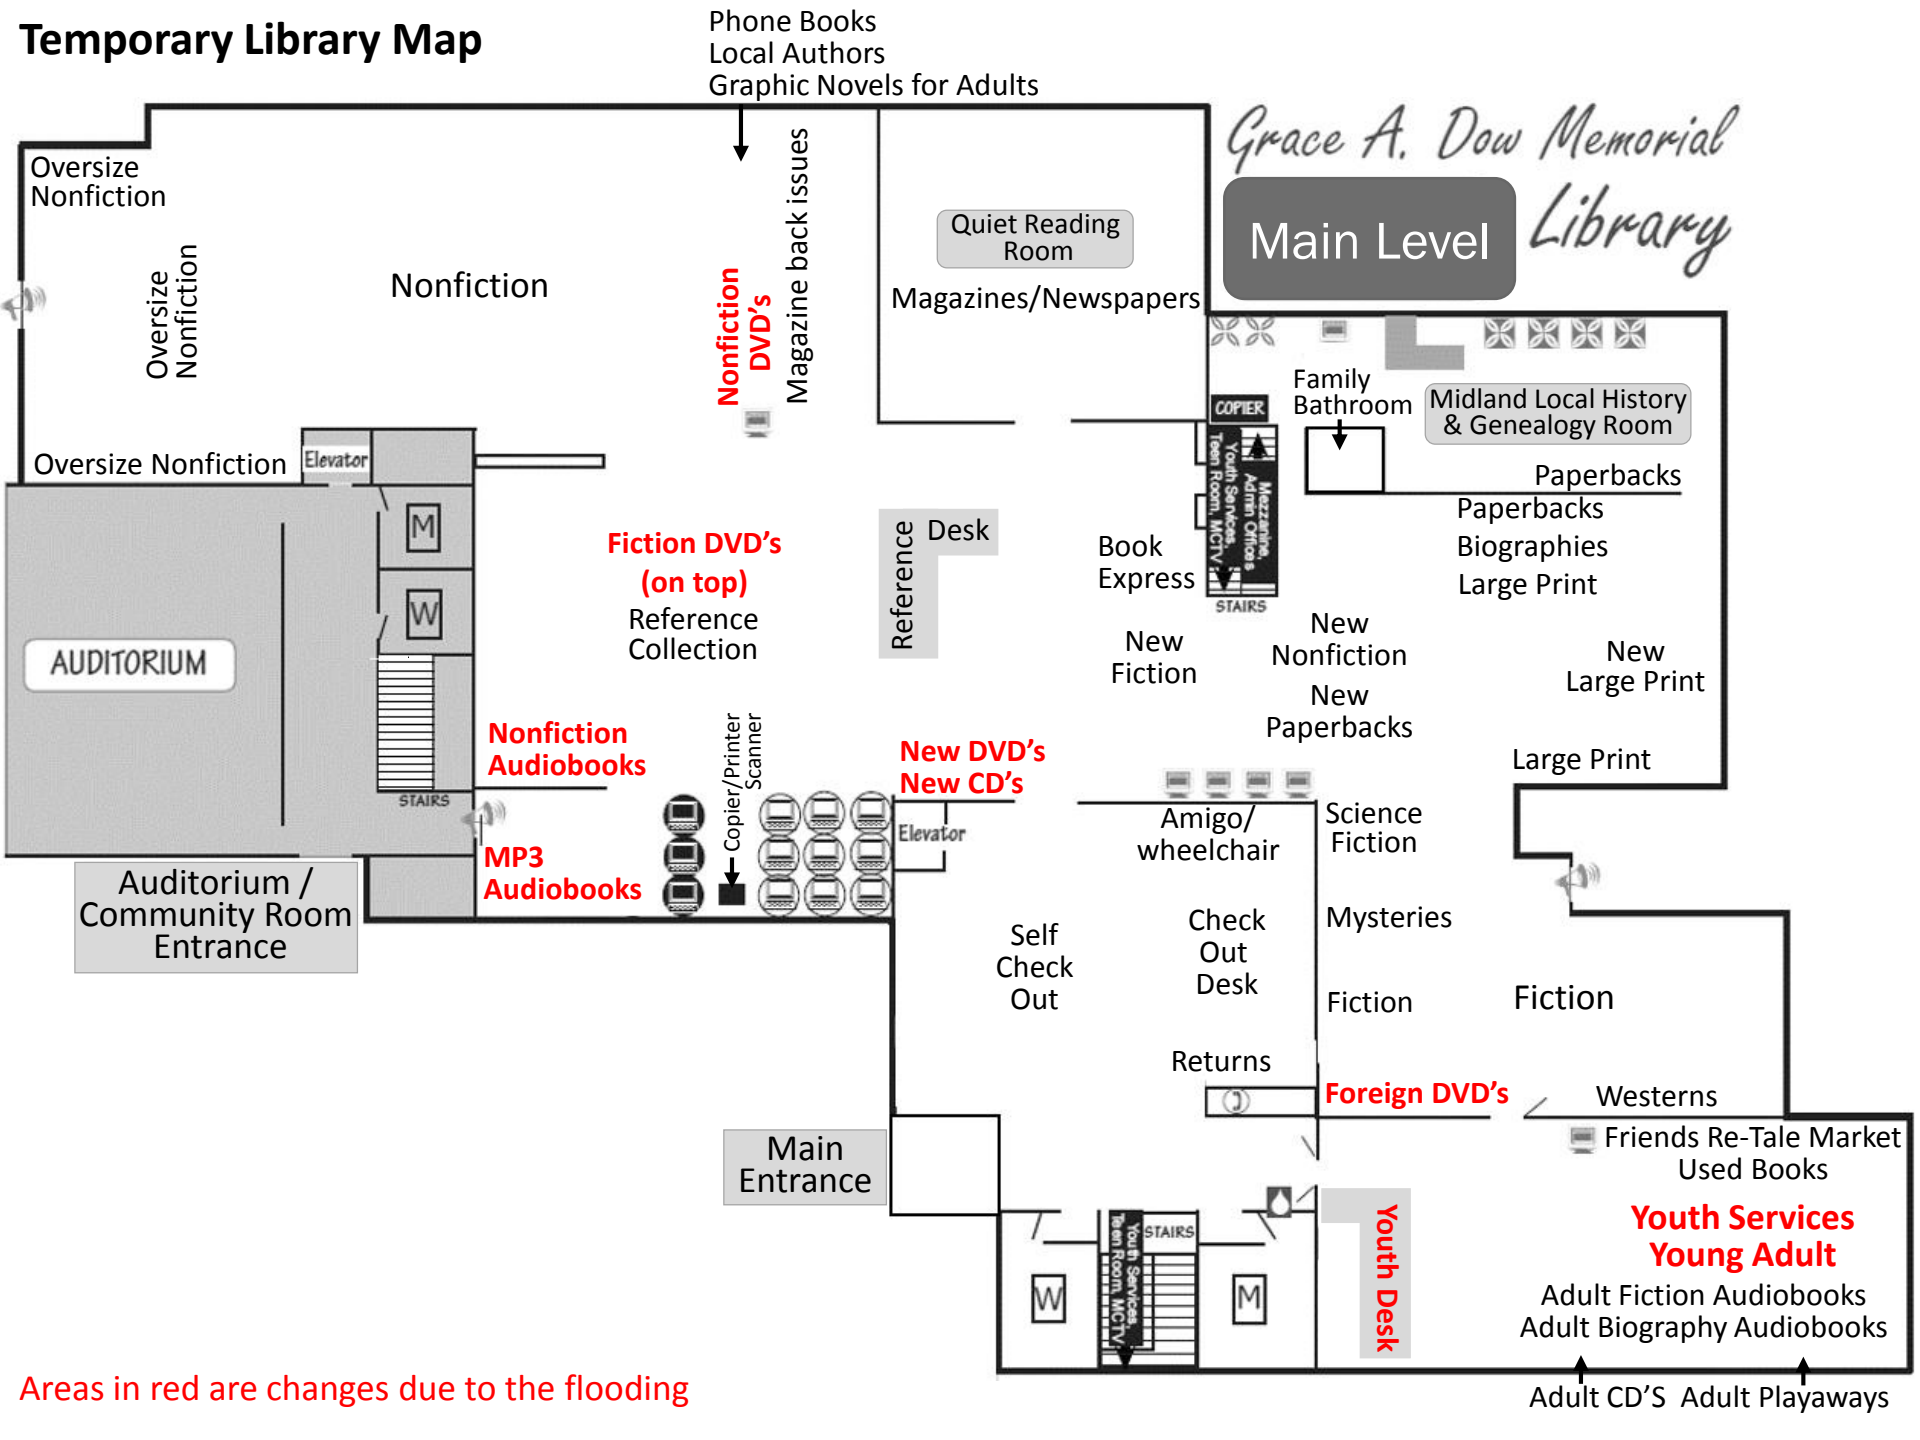

Temporary Library Map

Grace A. Dow Memorial Library
Main Level

Areas in red are changes due to the flooding

Temporary Library Map – Youth and Teen Room

New Board Books

Picture Books

New Juvenile Nonfiction

Friends Re-Tale Market Used Books