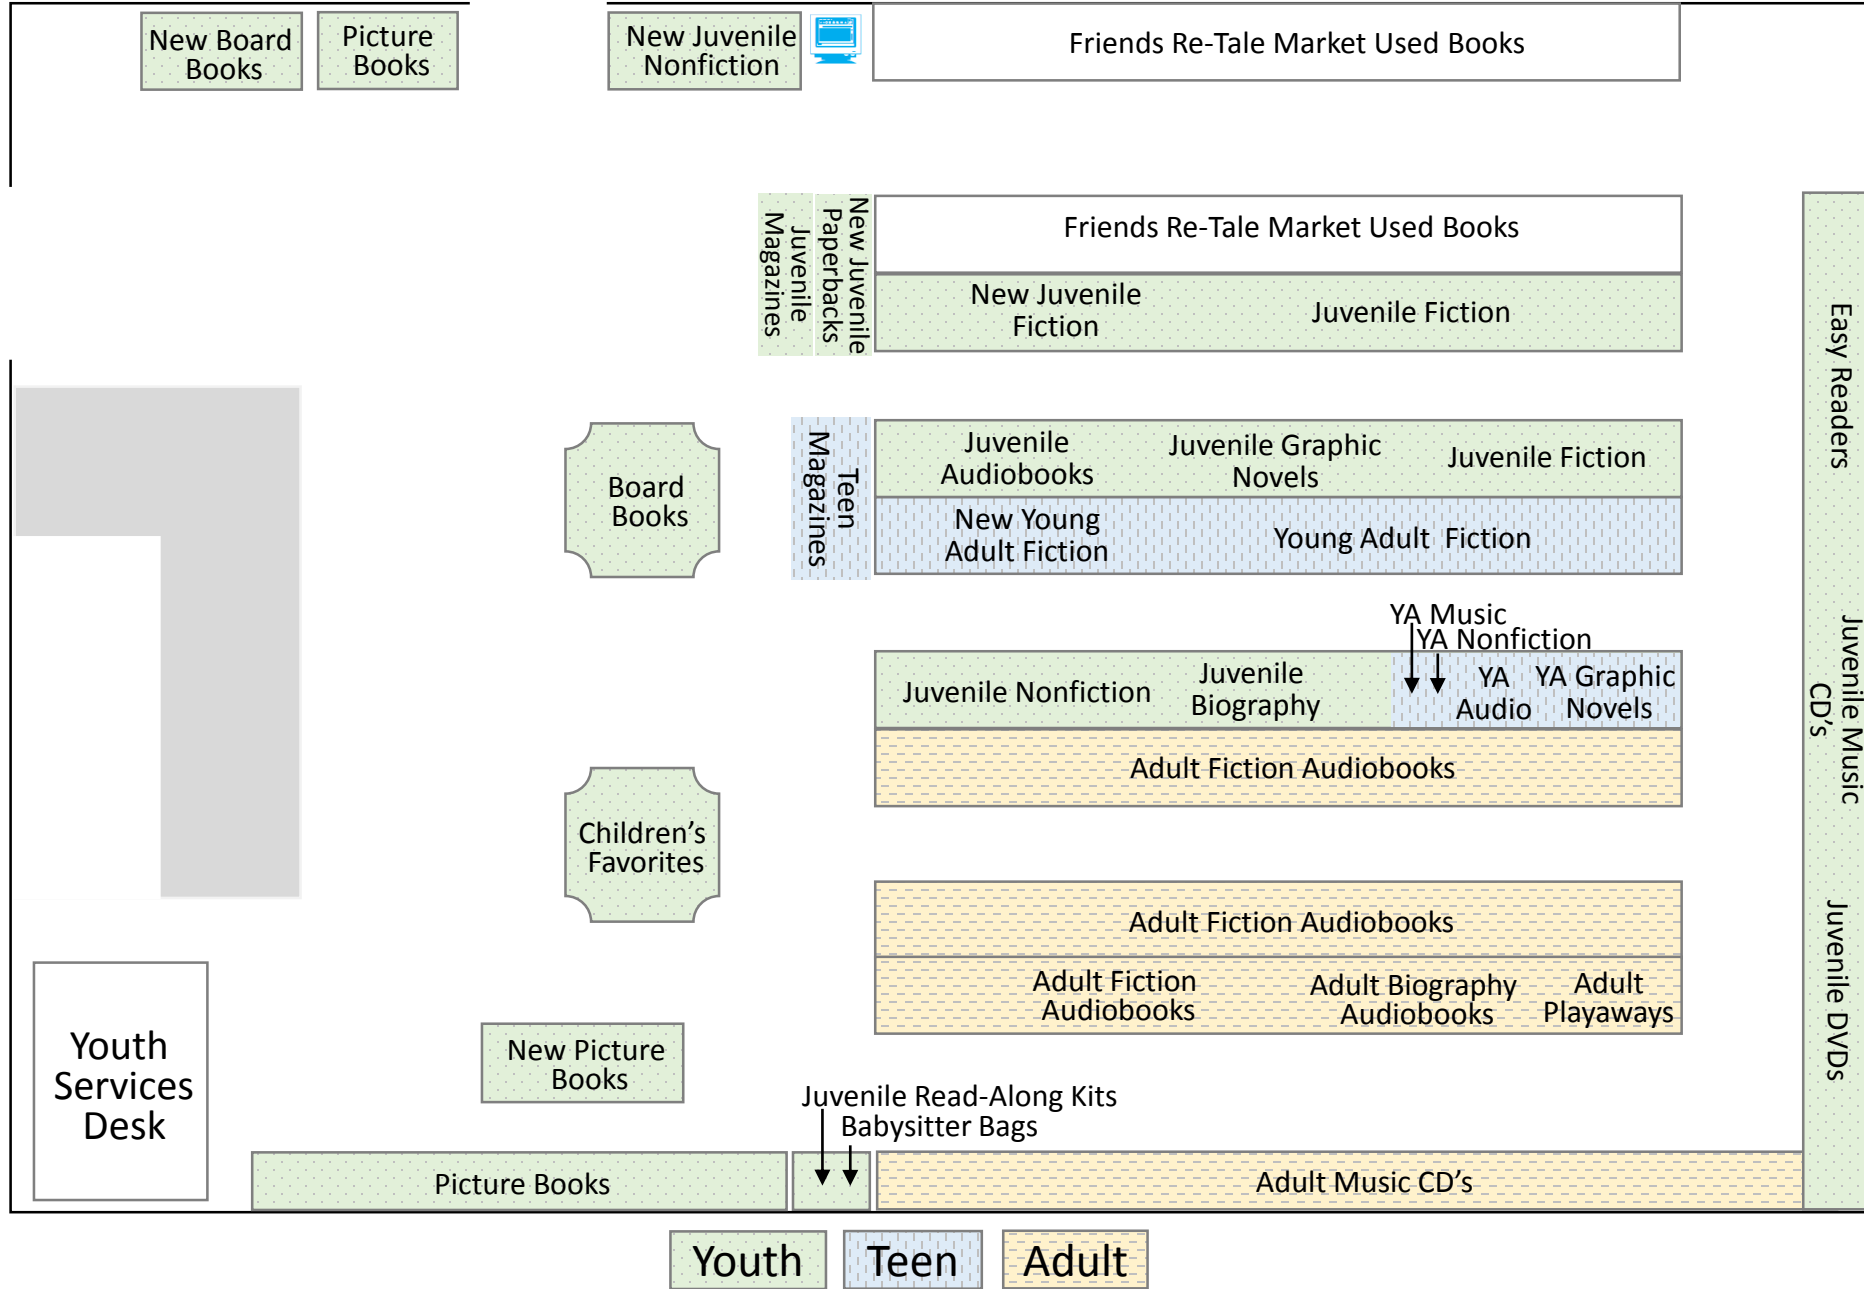

Temporary Library Map

Grace A. Dow Memorial Library
Main Level

Areas in red are changes due to the flooding

Temporary Library Map – Youth and Teen Room

New Board Books

Picture Books

New Juvenile Nonfiction

Friends Re-Tale Market Used Books